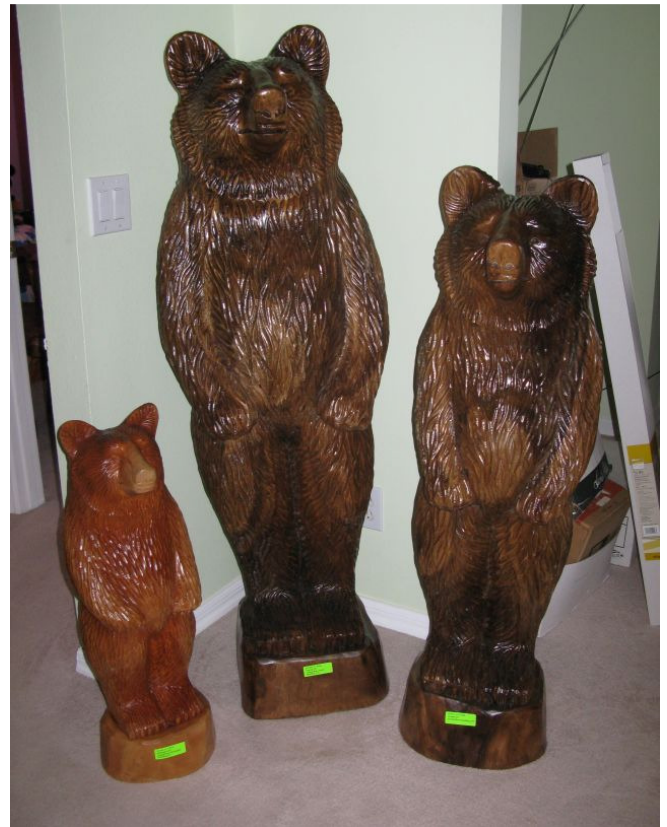

**T&G WoodCraft**  
**HandCrafted Philippine Wood**  
**Products**

**Wood@IrishmanSoftware.com**  
**St Cloud and Viera, Florida**

**Oct 2011 Shipment, Updated**  
**16-Nov-2011**

**Animals**

**D-140: Alligator, 12" = \$25**  
**D-057: Alligator, 24" = \$49**  
**Acacia Wood**

**M-02: Alligator, 12" = \$65**  
**EBONY WOOD**

**RP: Do-Do Birds, Acacia Wood**  
**4" = \$11, 6" = \$16, 8" = \$30**

**D-024: Mahogany Wood, Standing Bear, 30" = \$175**  
**D-028: Acacia Wood, Standing Bear, 5' = \$425**  
**D-027: Acacia Wood, Standing Bear, 4' = \$299**

**G-02: Carabao With Out Rider, 8" = \$39**  
**Acacia Wood**

**G-03: Carabao With Rider, 10" = \$27  
Acacia Wood**

- Left to Right**
- M-03: EBONY Wood, Acrobat Dolphin, 8" = \$31**
  - M-04: EBONY Wood, Acrobat Dolphin, 10" = \$54**
  - M-04: EBONY Wood, Acrobat Dolphin, 12" = \$65**
  - D-56: Acacia Wood, Standing Dolphin, 8" = \$15**
  - D-58: Two Acacia Wood, Standing Dolphin, 12" = \$25**
  - D-94: Two Acacia Wood, Loving Dolphin, 12" = \$25**